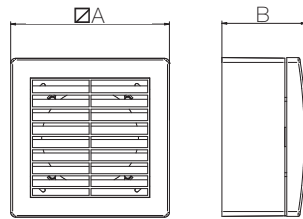

## WKG

Window kit with external fixed grille, made of high quality ABS, shock-proof and UV resistant, RAL 9010.

| Model        | WKG100 | WKG120 | WKG150 |
|--------------|--------|--------|--------|
| A            | 164    | 184    | 218    |
| B            | 87     | 100    | 117    |
| Ø glass hole | 115    | 135    | 172    |

Dimensions in mm  
Glass thickness from 2 to 35mm