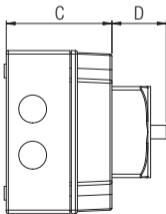

Service switch

- 4 pole breaker.

Description	max Amp	A	B	C	D
SEZIONATORE 4P	16	95	120	78	39

Dimensions in mm