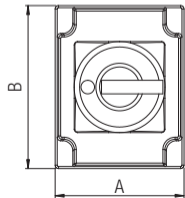

Service switch

- 4 pole breaker.

Description	max Amp	A	B	C	D
SEZIONATORE 4P	16	95	120	78	39

Dimensions in mm