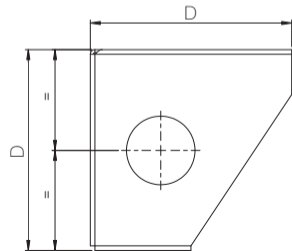

Mounting feet

- Set of 4 pieces made from galvanised steel.

Description	ØA	B	ØC	D
KFEET-QUBIK	50	28	12	100

Dimensions in mm