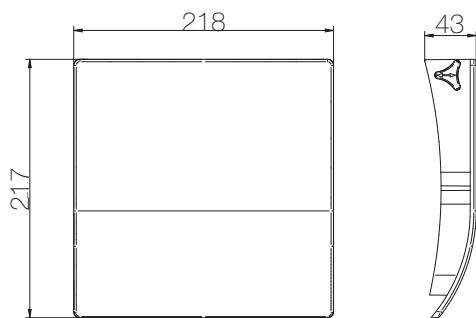

## VERT-COVER NEXT

Vertical discharge front cover made from high quality ABS, RAL9010, provided with manual closing flap, available for Quantum NEXT 100 and 150.

Dimensions in mm